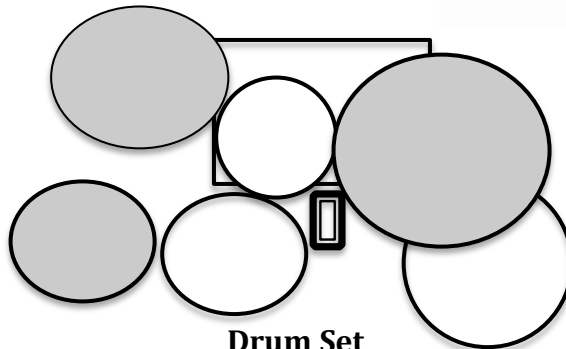

Notes: The bass and violin have XLR direct outs on their amps. Drum mics are suggestions only.

Microphones

1. Lead Vocal
2. Kick Drum
3. Snare
4. Rack Tom
5. Floor Tom
6. Overhead
7. Overhead

Down Stage

Lead vocal Mic

Violin

Double Bass

Keyboard
Direct Out

**Violin
Amp**
Direct Out

Keyboard Amp
Stage Monitor Only

MO

Drum Set
4-piece

Bass Rig
Direct Out