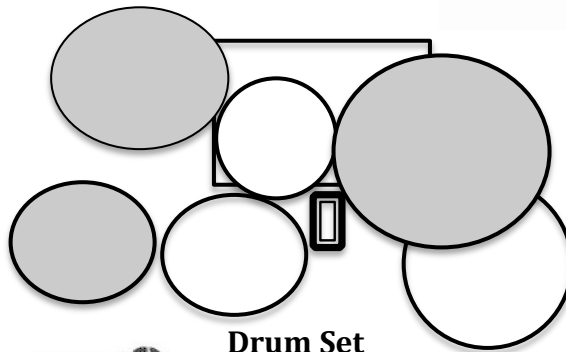

Celestial Navigation

Stage Plot

Contact: Robby Albrecht
360.220.5605

robby@celestialnavigationmusic.com

Inputs

1. Direct Out for Keyboard
2. Direct Out for Double Bass
3. Direct Out for Violin

Notes: The bass and violin have XLR direct outs on their amps. Keys via DI box we provide. Drum mics are suggestions only.

Microphones

1. Lead Vocal
2. Back-Up Vocal
3. Kick Drum
4. Snare
5. Rack Tom
6. Floor Tom
7. Overhead
8. Overhead

Down Stage

Lead Vocal Mic

Violin

Double Bass

**Violin
Amp
Direct Out**

**Keyboard
Direct Out**

**Keyboard Amp
DI Box**

Mo

**Drum Set
4-piece**

**Bass Rig
Direct Out**

Back Up Vocal Mic